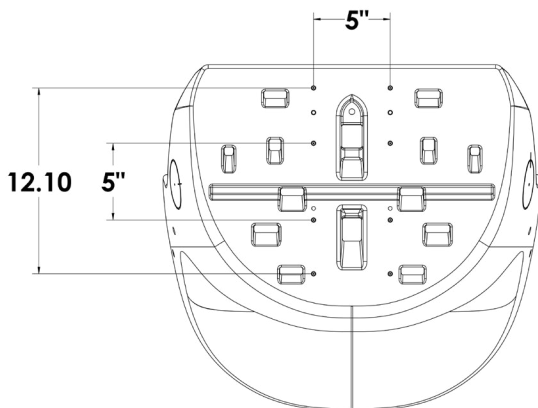

## CALADESI BUCKET SEAT

Introducing the Caladesi Bucket Seat - the perfect combination of comfort, durability, functionality, and style. Longer boat rides in the Caladesi Bucket Seat are instantly more enjoyable because of its state-of-the-art design with an integrated seat suspension - a corrosion-proof, stainless-steel, coil-spring suspension grid system integrated into the injection-molding seat bottom. The Caladesi Bucket Seat also features plush cushioning, a wrap-around body style accented with a smooth fabric finish, and a sporty back cutout that allows for breathability and flair. This bucket seat also features an adjustable bolster - allowing for boaters to stand and steer when at the helm.

PART NUMBER	DESCRIPTION	WIDTH	DEPTH	HEIGHT	COLOR	UNIT	CoO	STD. PK.	UPC
BA2-25WHT	Caladesi Smooth Bucket Seat	23"	26"	22"	White	Each	USA	1	631199091953
BA2-25WHT-BLK	Caladesi Smooth Bucket Seat	23"	26"	22"	Black & White	Each	USA	1	631200091965
BA2-25WHT-GRY	Caladesi Smooth Bucket Seat	23"	26"	22"	Light Gray & White	Each	USA	1	631201091971
BA2-25GRY-BLK	Caladesi Smooth Bucket Seat	23"	26"	22"	Black & Light Gray	Each	USA	1	631202091987